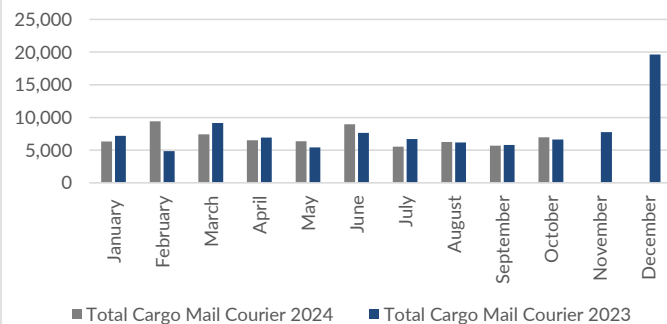

Cargo, Mail, Courier (Arr&Dep)