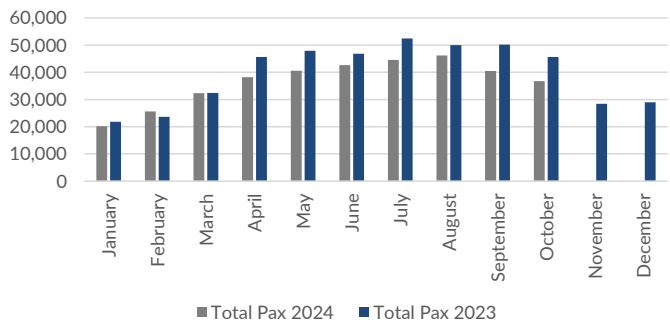

Cargo, Mail, Courier (Kgs)

Month	Total Cargo Mail Courier 2024	Total Cargo Mail Courier 2023	Total Cargo Mail Courier Change '24 vs. '23
January	6,328	7,178	-11.8%
February	9,399	4,858	93.5%
March	7,422	9,163	-19.0%
April	6,510	6,941	-6.2%
May	6,345	5,430	16.9%
June	8,967	7,631	17.5%
July	5,549	6,697	-17.1%
August	6,251	6,189	1.0%
September	5,676	5,780	-1.8%
October	6,959	6,629	5.0%
November		7,773	
December		19,640	
Total	69,406	93,909	

Aircraft Movements (Mvts)

Month	Total Mvts 2024	Total Mvts 2023	Total Mvts Change '24 vs. '23
January	192	192	0.0%
February	224	204	9.8%
March	276	276	0.0%
April	324	378	-14.3%
May	320	422	-24.2%
June	360	414	-13.0%
July	398	420	-5.2%
August	372	408	-8.8%
September	334	414	-19.3%
October	328	410	-20.0%
November		284	
December		260	
Totals	3,128	4,082	

Passengers (Arr&Dep)